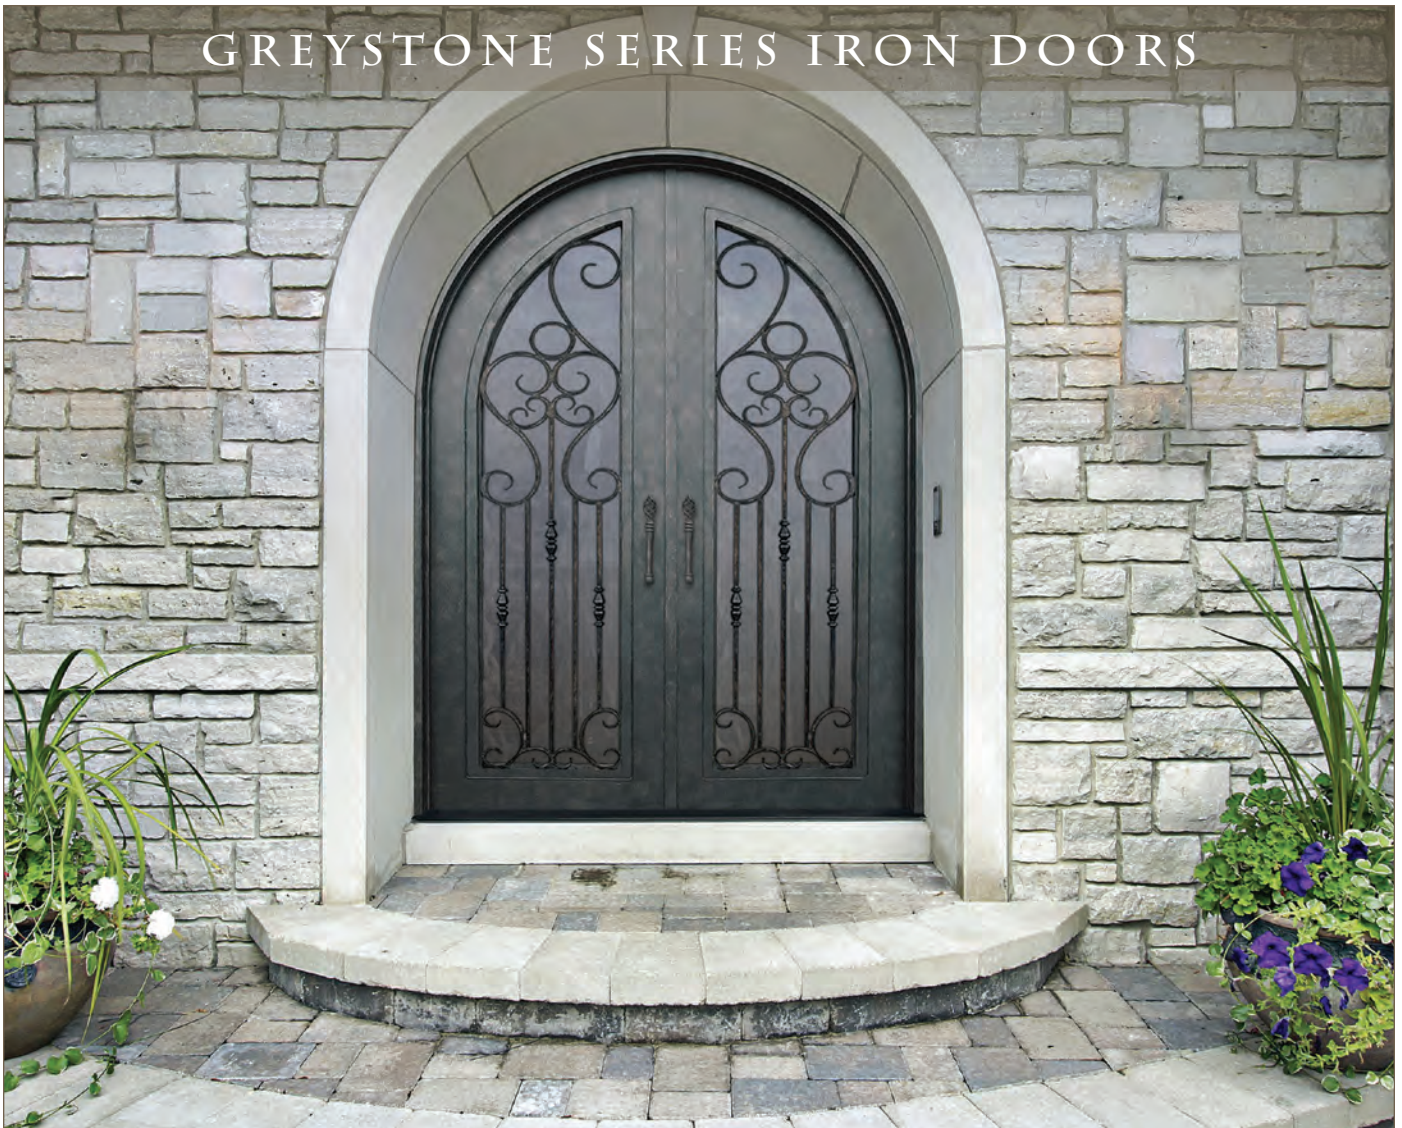

GREYSTONE SERIES IRON DOORS

Bold curves matched with strong lines define The Greystone Series doors. A perfect choice to turn your home into your castle.

shown above:

*72" x 96" Radius Double Door
(p/n 6057-72)*