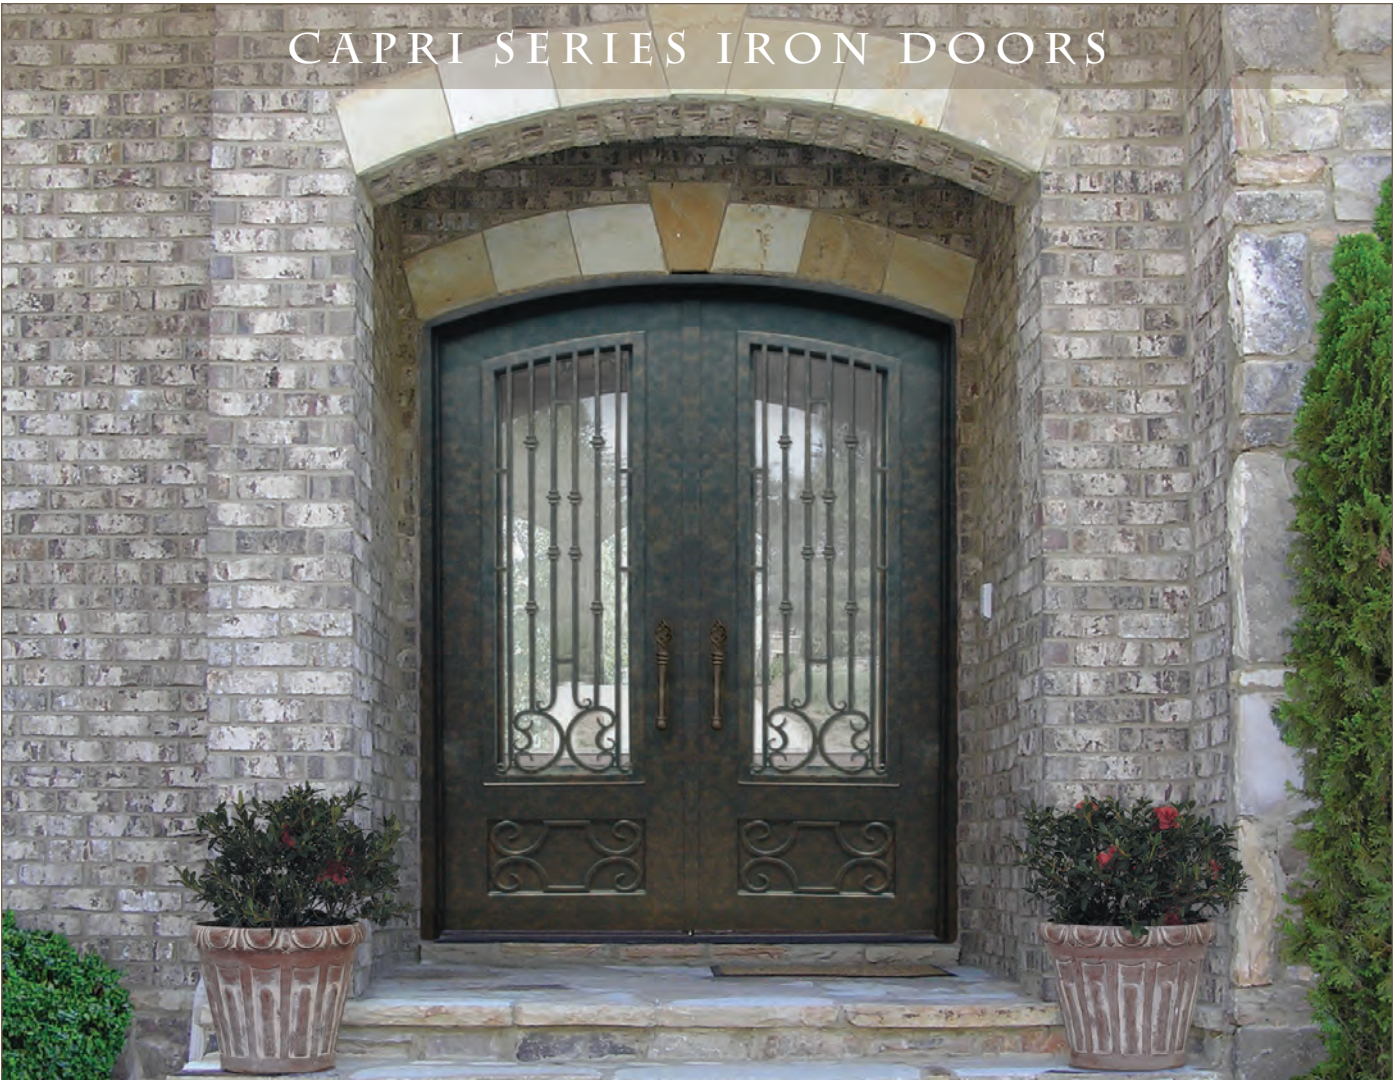

CAPRI SERIES IRON DOORS

NOTE: Capri available as stock units for limited time. Please confirm in-stock availability when ordering.

A strong design with restrained scrollwork identifies The Capri Series. A classic composition that blends seamlessly with the rugged iron panels and frame.